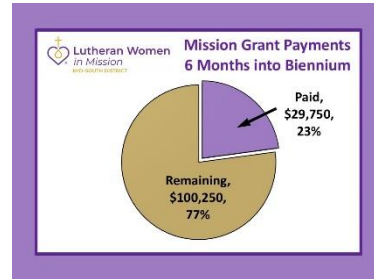

Looking Ahead to 2025 and Omaha

Mark your calendar NOW for the 41st biennial LWML convention in Omaha, Nebraska, June 26-29, 2025. Click [HERE](#) for the convention webpage. You should also click [HERE](#) to download a flyer which can be shared with the ladies at your church. Remember to order your polo shirt [HERE](#).

Keep Those Mites Coming!

We are now six months (25%) into the biennium and have paid out 23% of our grant funding. We're just short of the target so keep those mites coming in! Please keep our mission grant recipients in your prayers. To see an up-to-date list of mission grant payments, click [HERE](#).